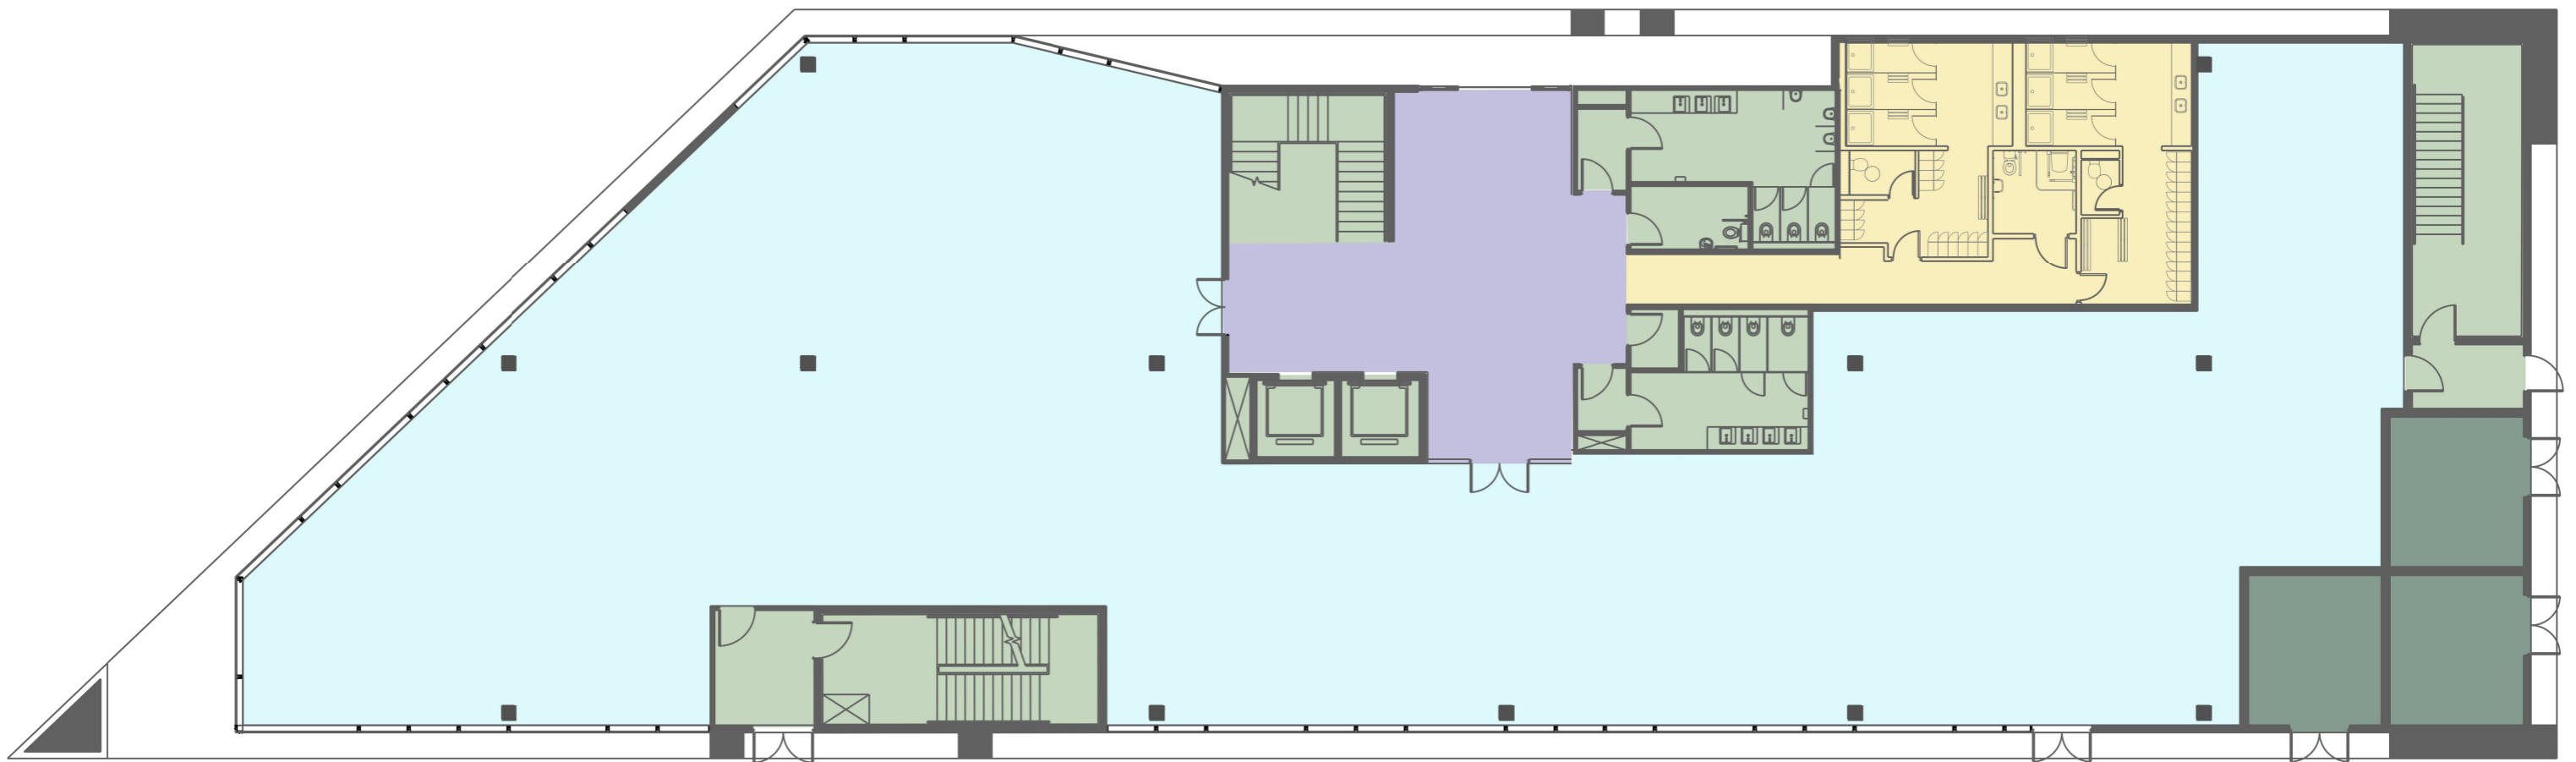

GROUND FLOOR

NET LETTABLE AREA
8,710 sq.ft

- Full Floor
- Core
- Reception Area
- Shower Block
- Ancillary Space