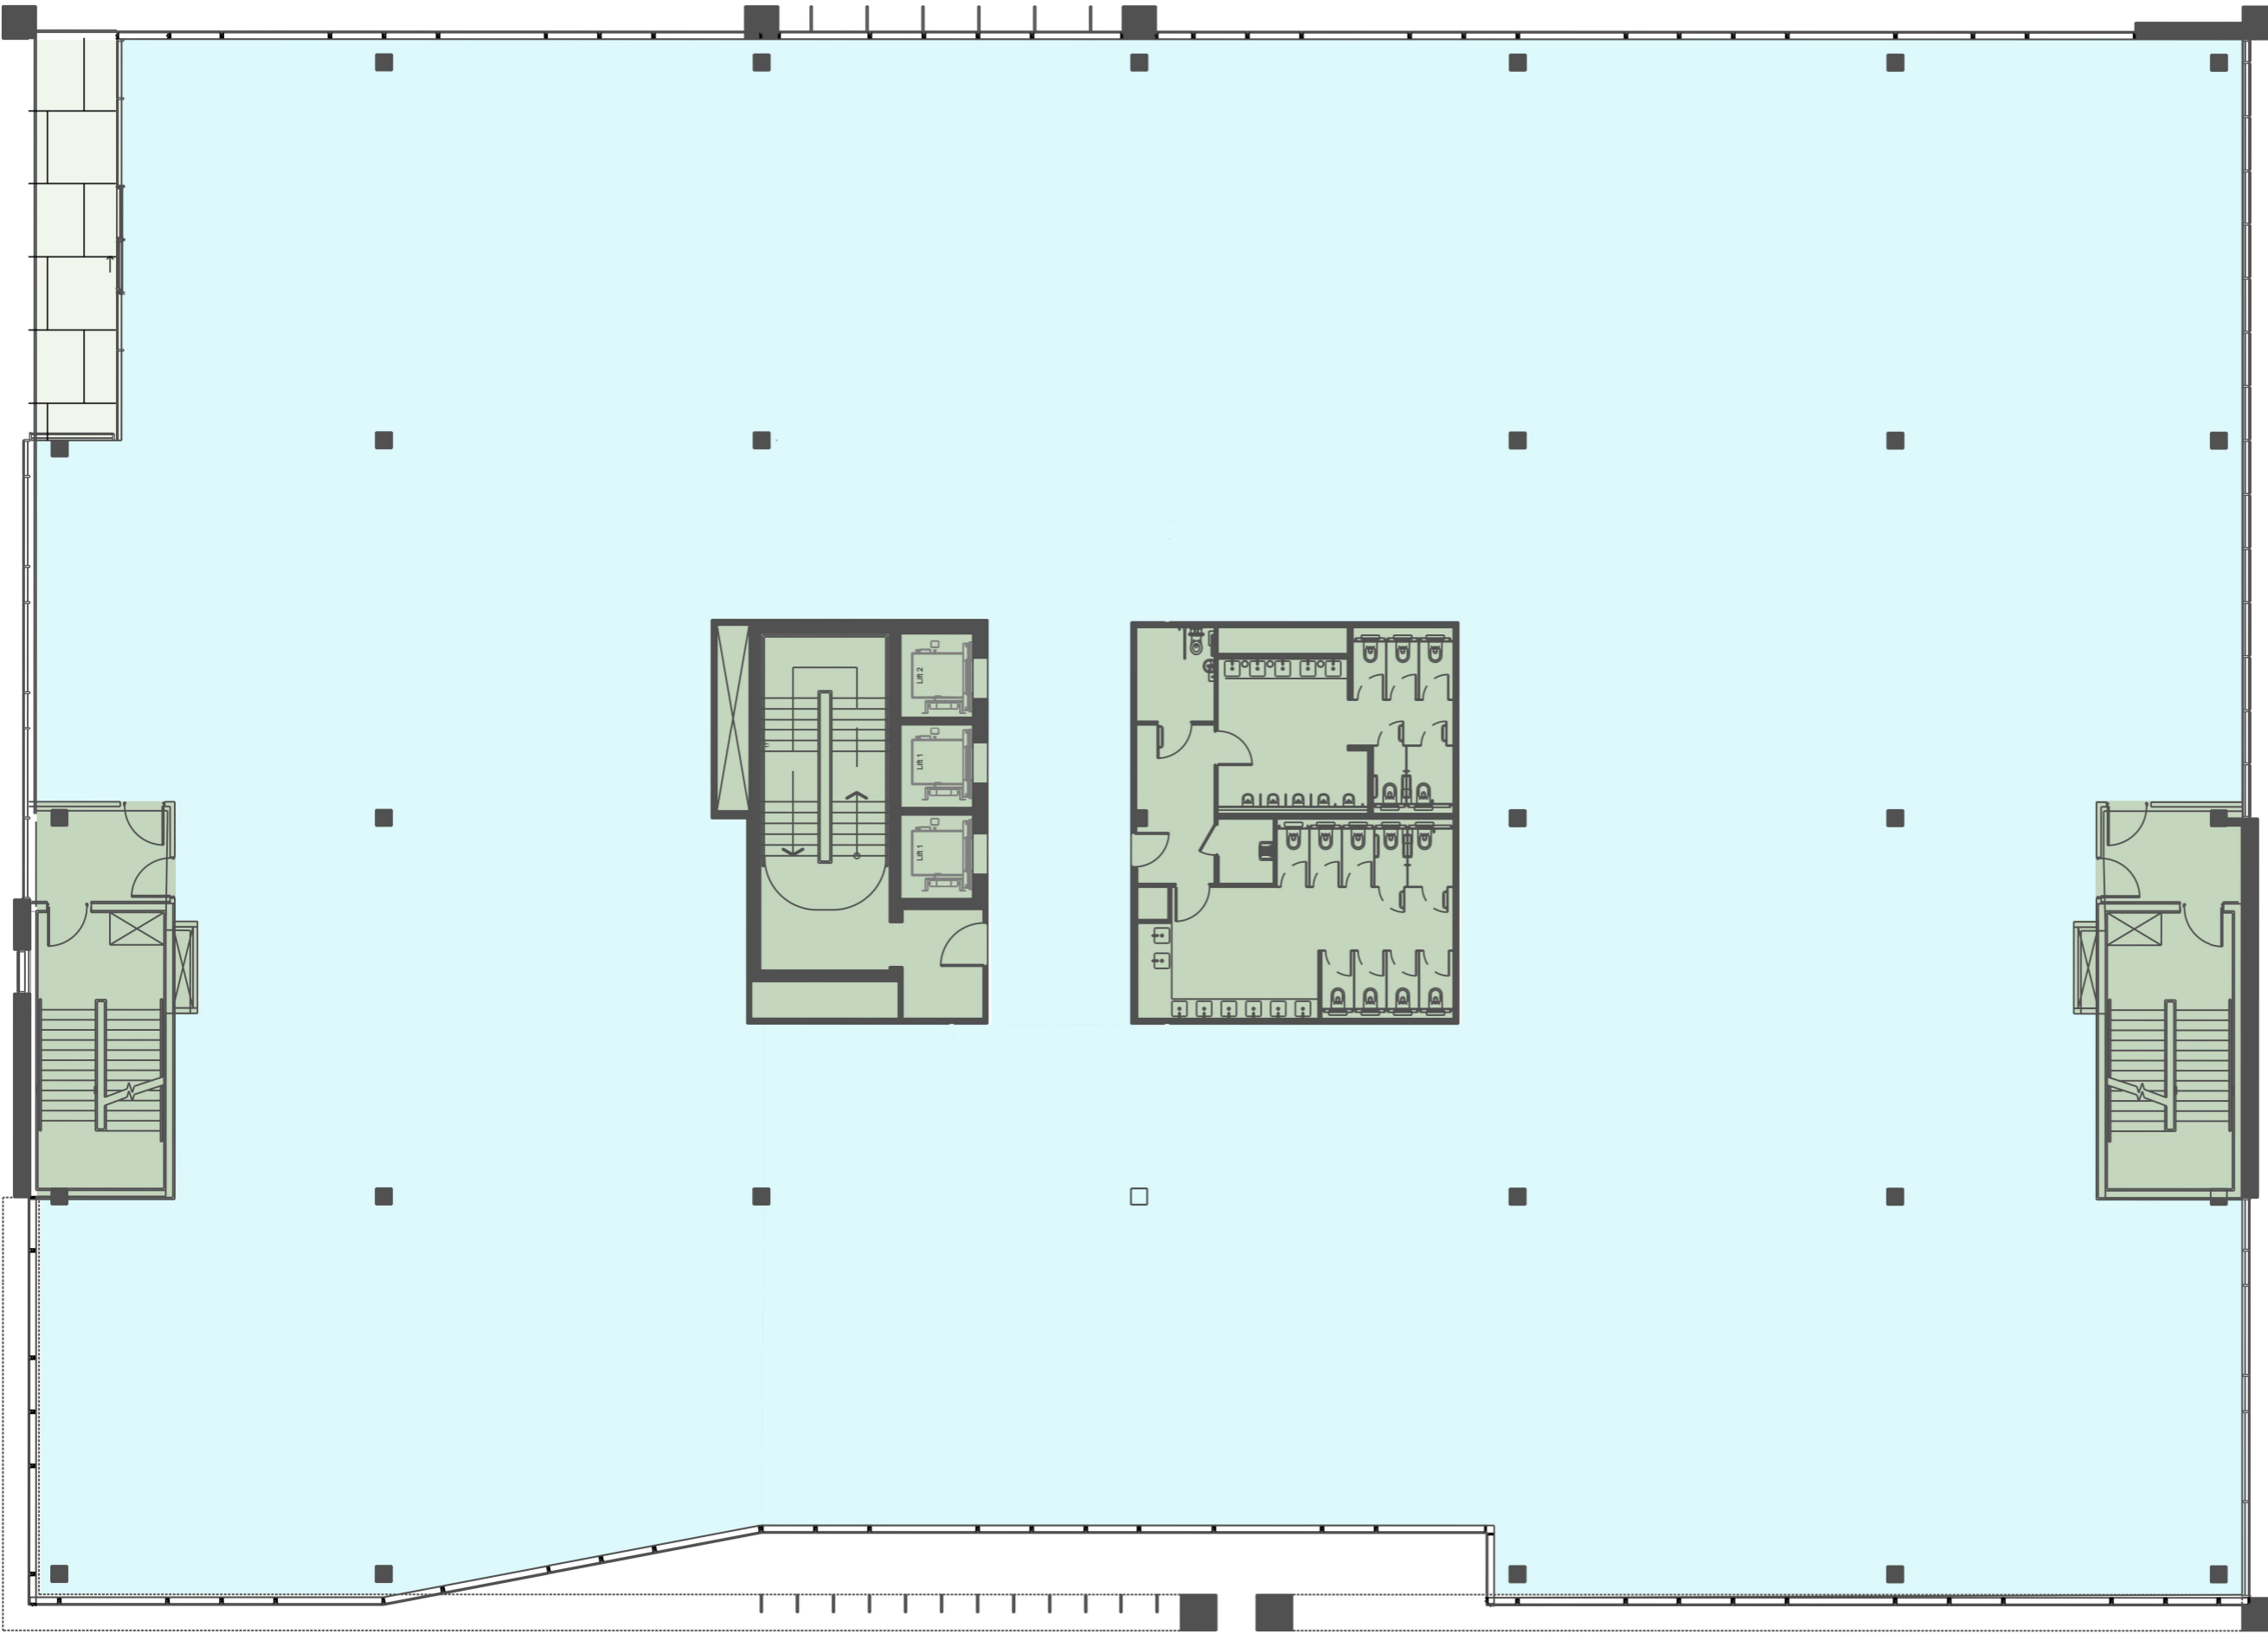

SECOND FLOOR

NET LETTABLE AREA
24,865 sq.ft

- Full Floor
- Core
- Terrace