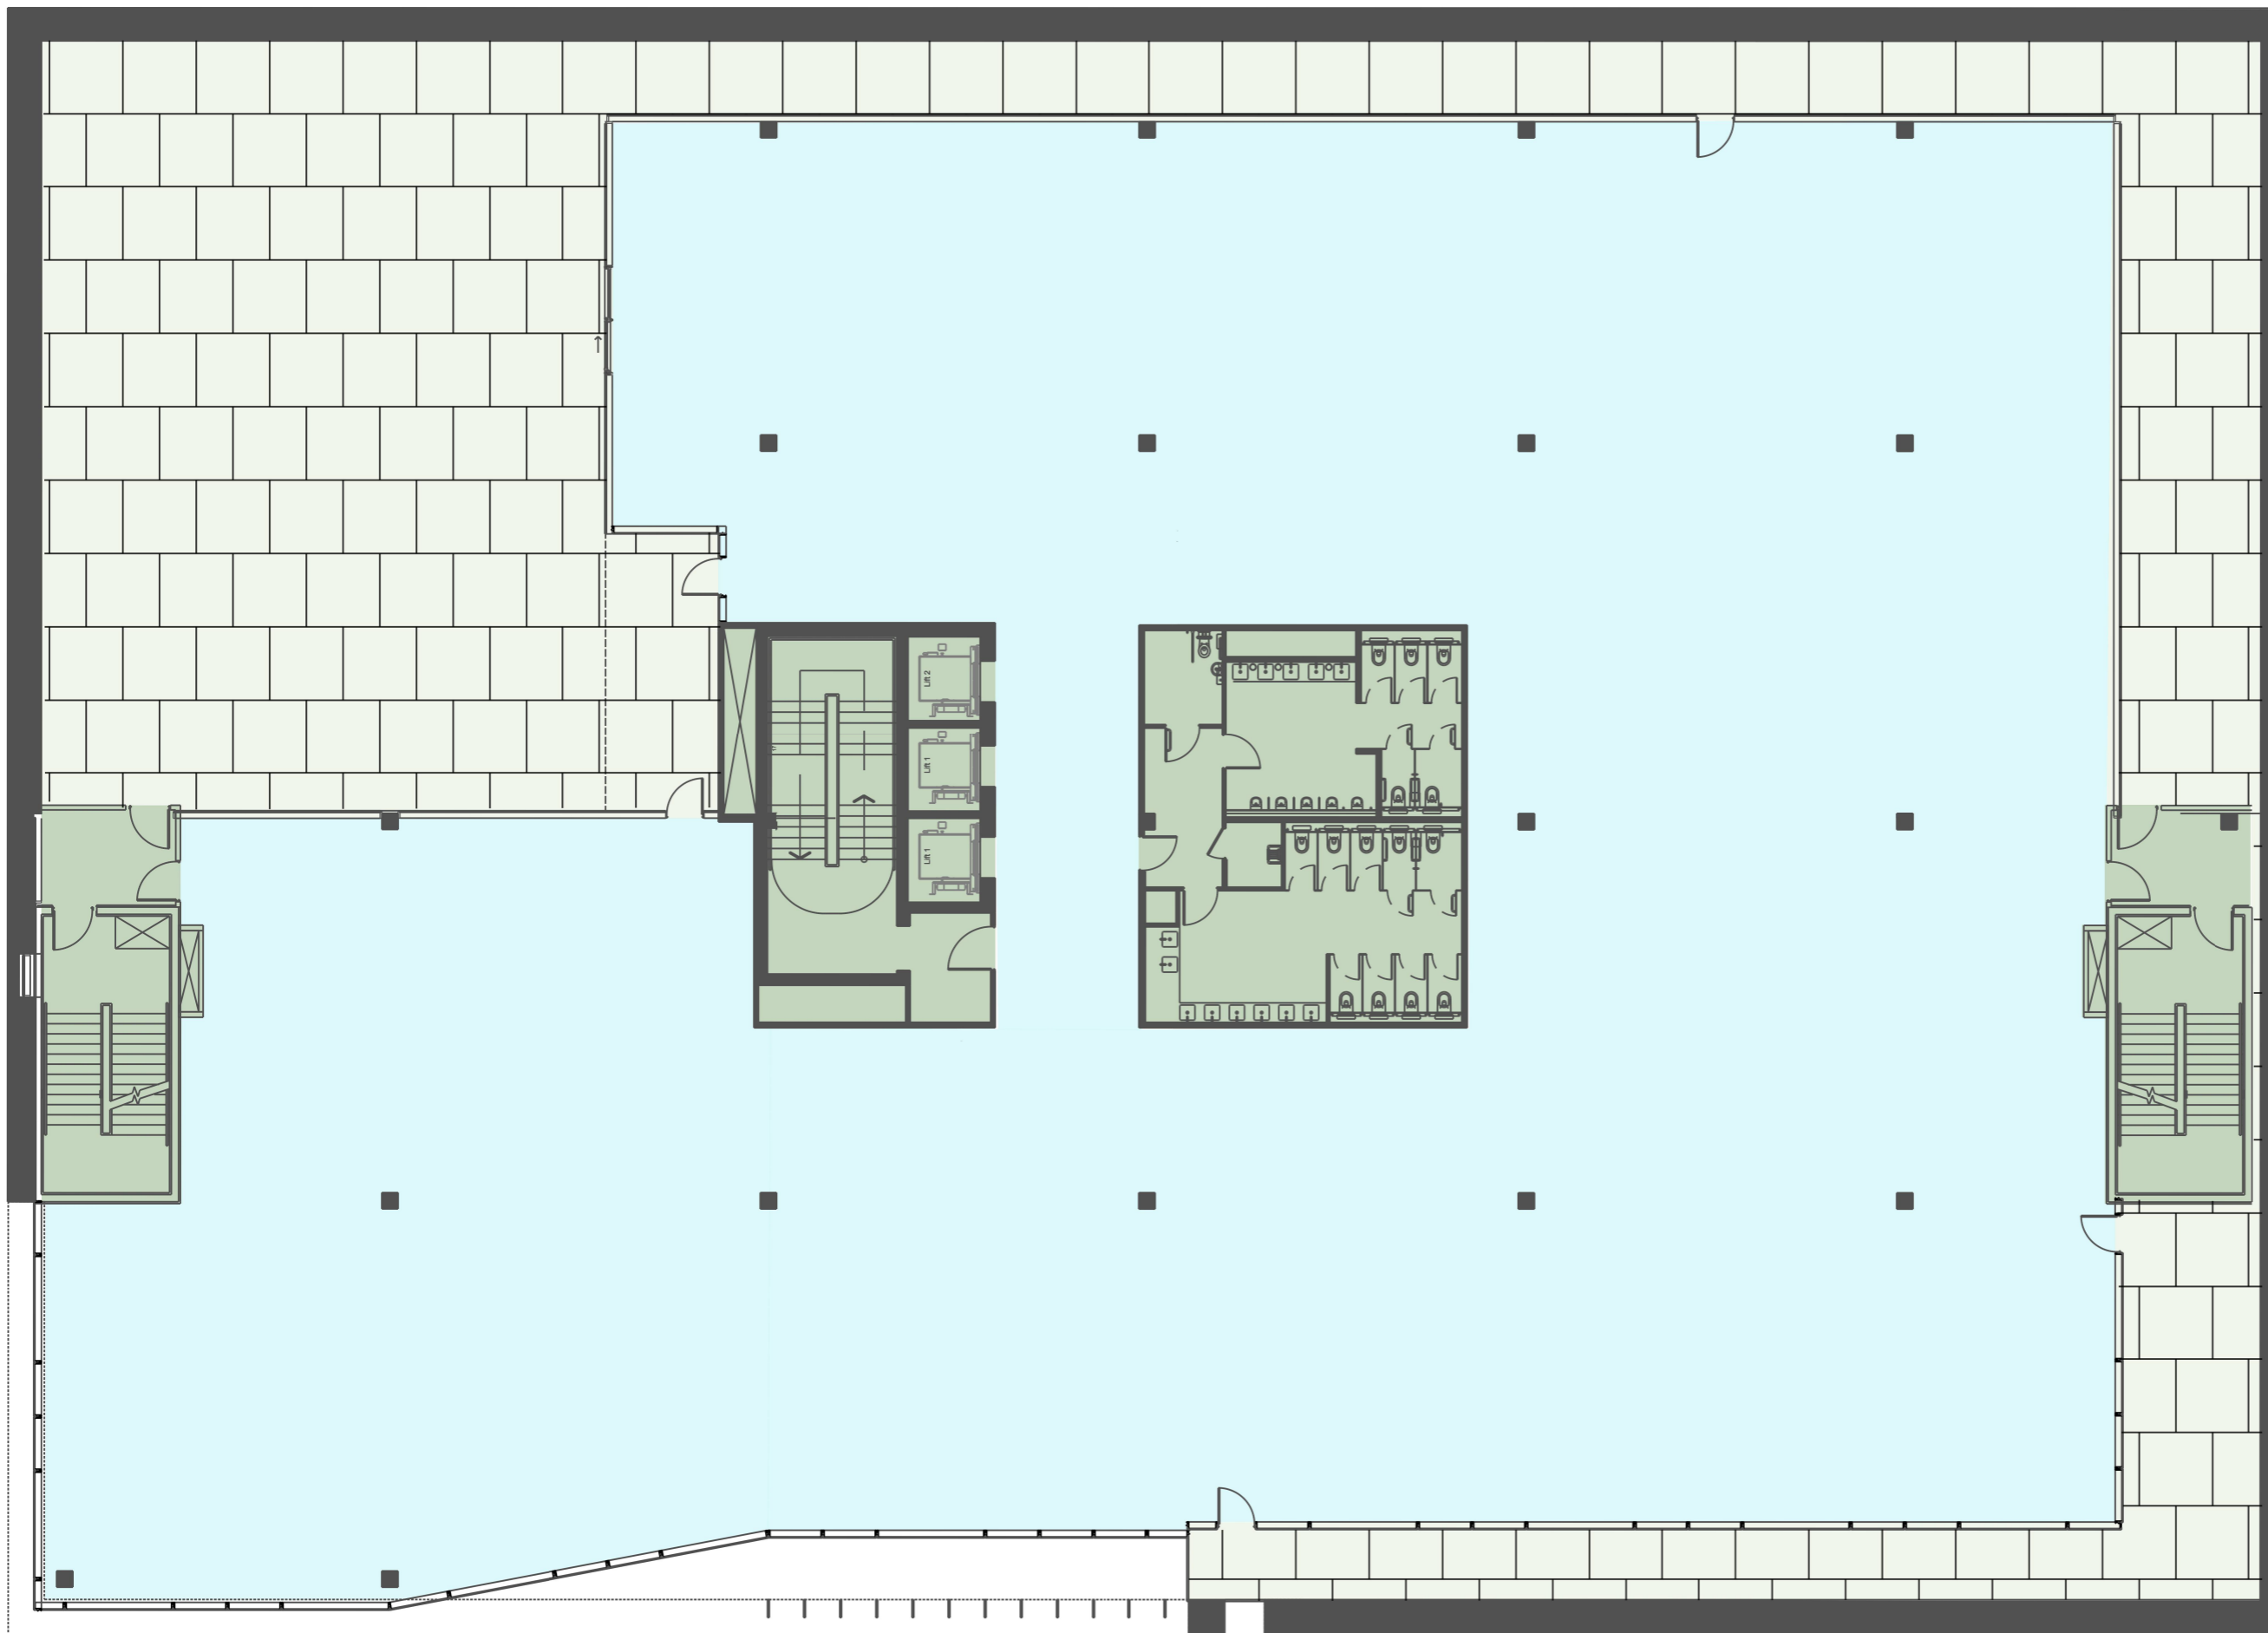

# FOURTH FLOOR

NET LETTABLE AREA  
18,460 sq.ft

- Full Floor
- Core
- Terrace